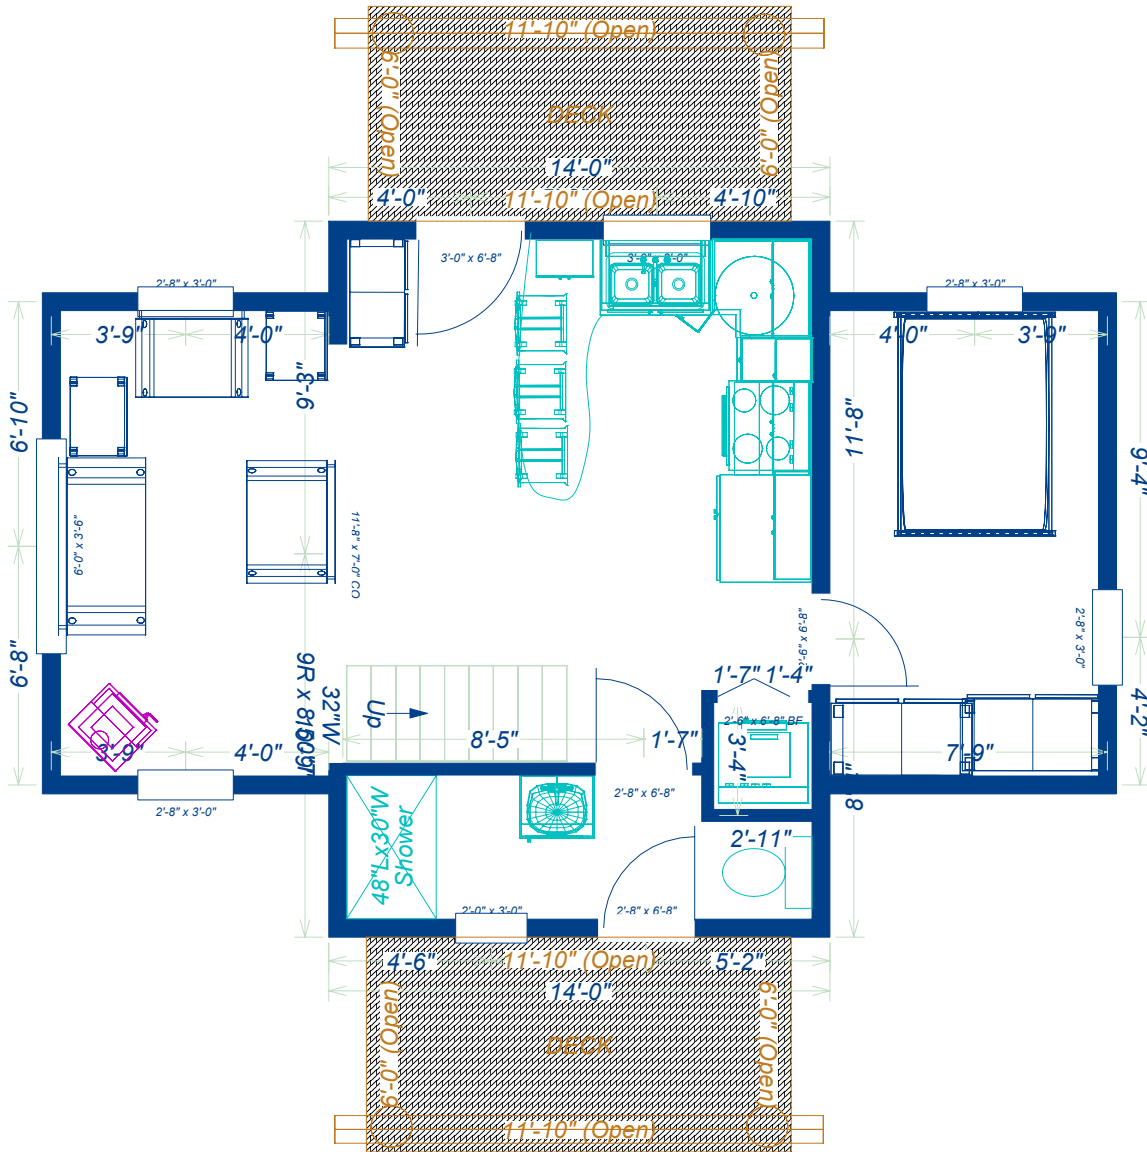

# LITTLE CREEK CABIN

## 784 Total Sq.Ft.

First Floor 504 Sq. Ft.

Second Floor 280 Sq. Ft.