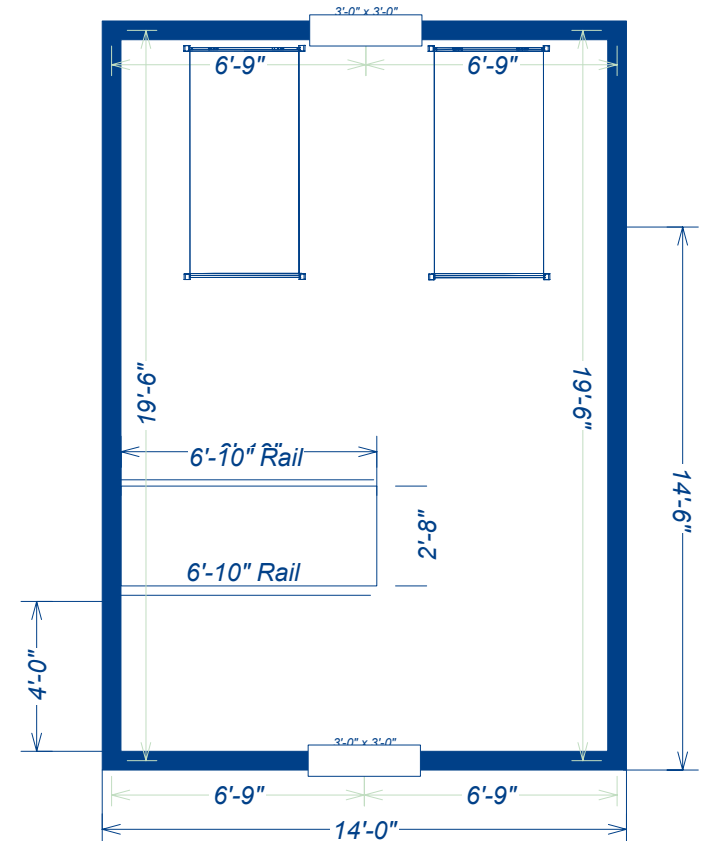

# LITTLE CREEK CABIN

## 784 Total Sq.Ft.

First Floor 504 Sq. Ft.

Second Floor 280 Sq. Ft.