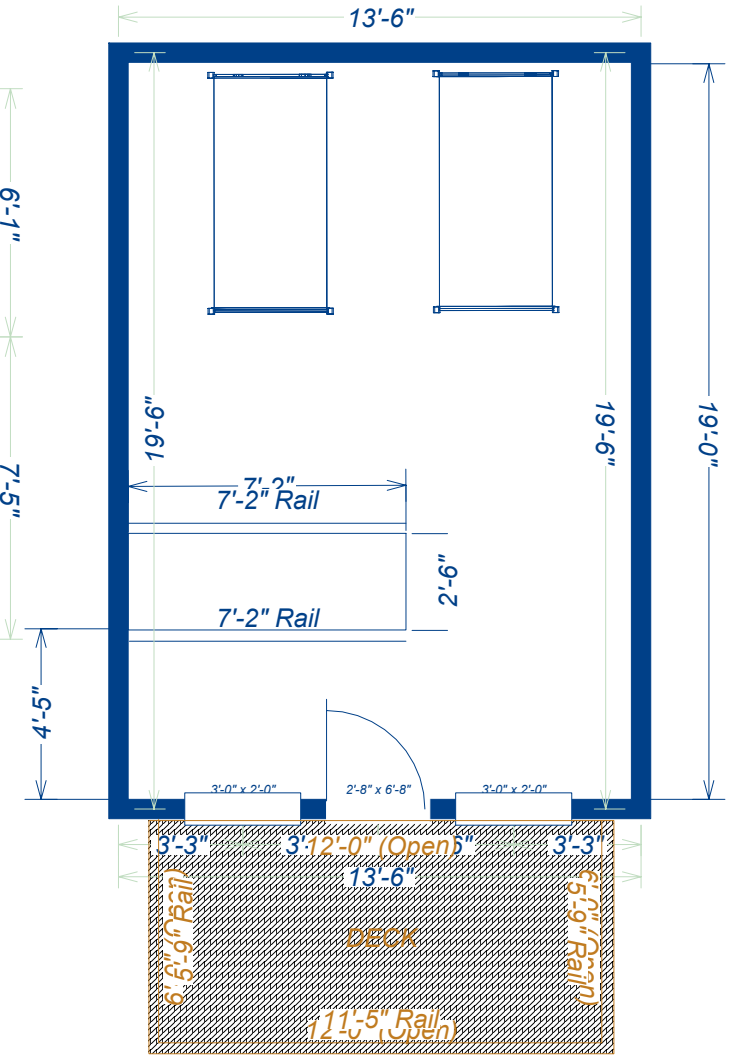

Molly Browns

784 Total Sq. Ft.

First Floor (504 sq. ft.)

Second Floor 280sq.ft.