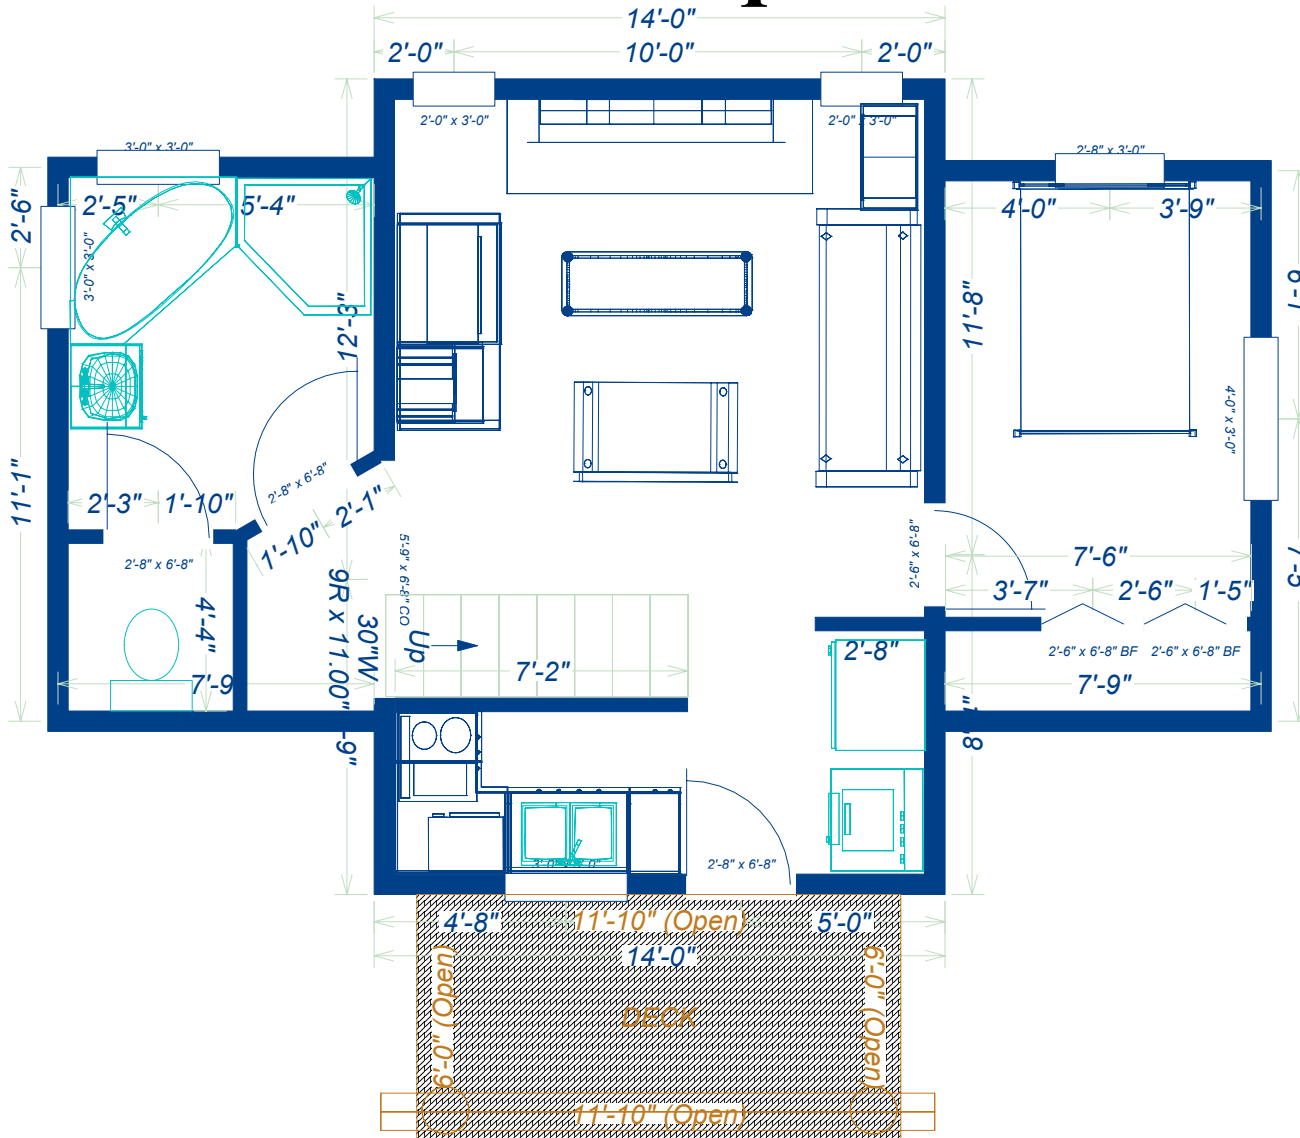

Molly Browns

784 Total Sq. Ft.

First Floor (504 sq. ft.)

Second Floor 280sq.ft.