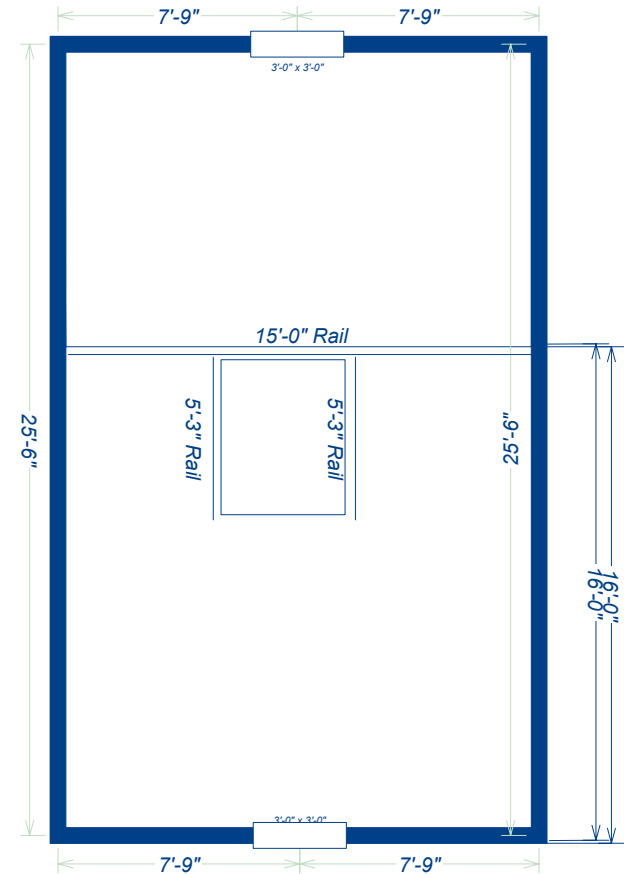

TEN LAKES CABIN

1032 Total Sq. Ft.

First Floor 776 Sq. Ft.

Second Floor 256 Sq. Ft.