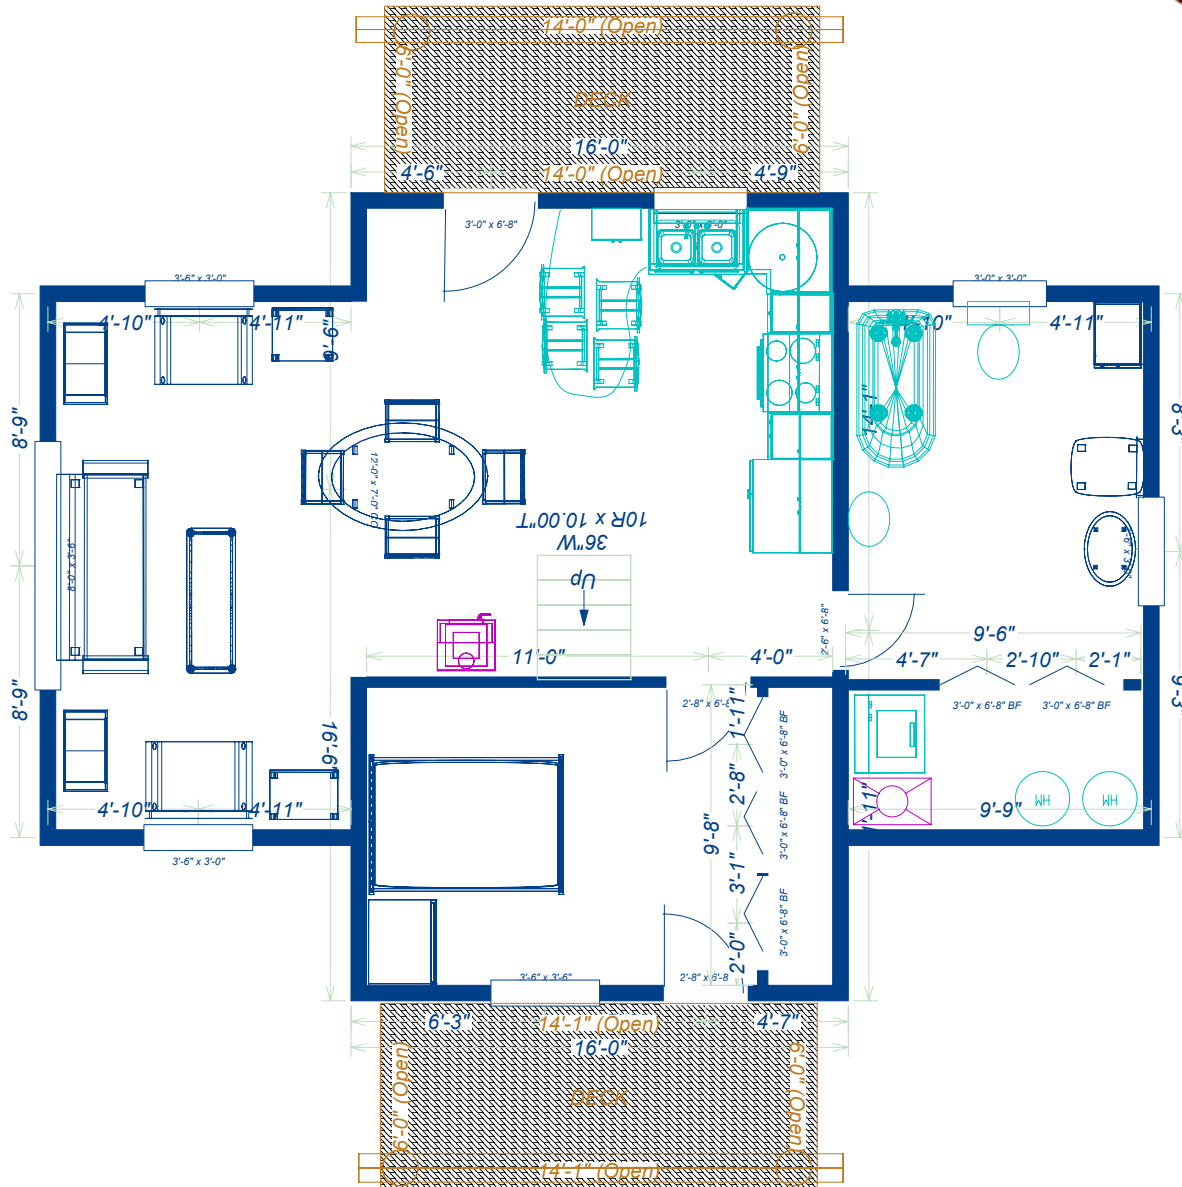

TEN LAKES CABIN

1032 Total Sq. Ft.

First Floor 776 Sq. Ft.

Second Floor 256 Sq. Ft.